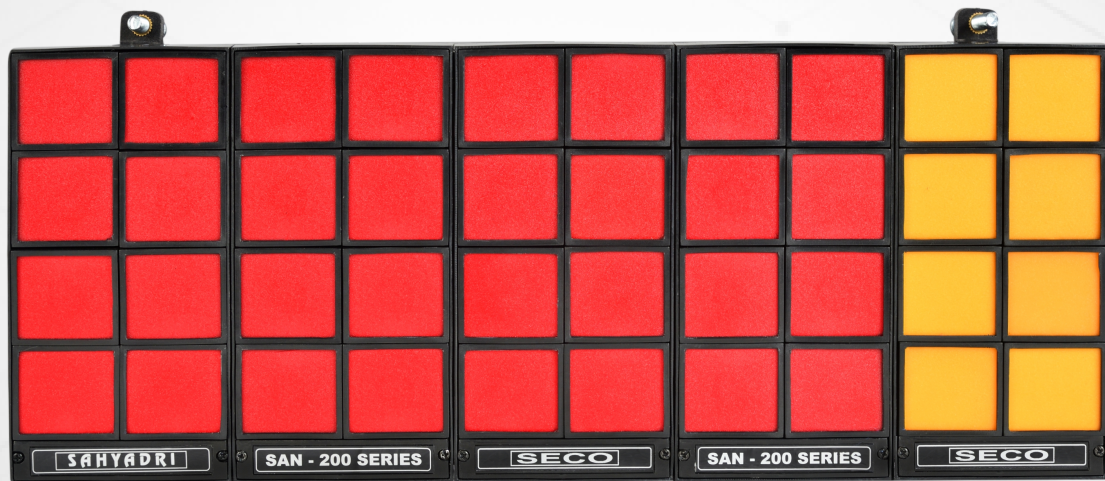

STATUS INDICATOR (FACIA UNIT) (TYPE: SI 200)

10, VINAY COMPLEX, 1ST CROSS, RAJGOPAL NAGAR MAIN ROAD, GANAPATHI NAGAR,
PEENYA III PHASE, BANGALORE – INDIA - 560058

Mail: mkt@secoindia.co.in & sales@secoindia.co.in, Web: www.secoindia.co.in