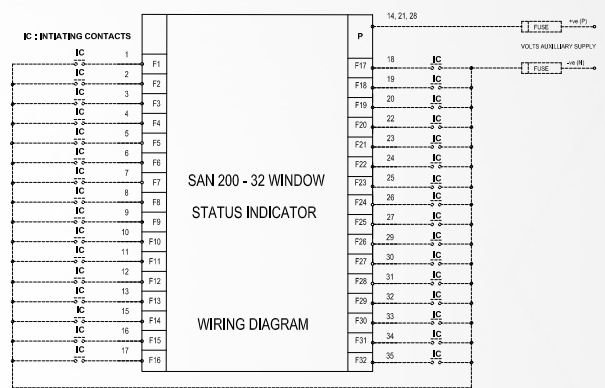

WIRING DIAGRAM

1	5	9	13	17	21	25	29
2	6	10	14	18	22	26	30
3	7	11	15	19	23	27	31
4	8	12	16	20	24	28	32
SAN-200 SERIES		SECO		SAN-200 SERIES		SECO	

ALL DIMENSIONS ARE IN MM.

WINDOW SIZE

34X37