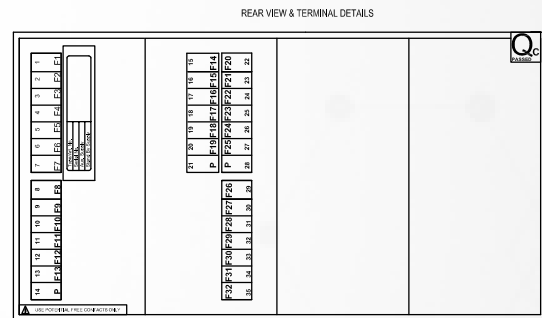

WIRING DIAGRAM

1	5	9	13	17	21	25	29
2	6	10	14	18	22	26	30
3	7	11	15	19	23	27	31
4	8	12	16	20	24	28	32
SAN-200 SERIES		SECO		SAN-200 SERIES		SECO	

ALL DIMENSIONS ARE IN MM.

WINDOW SIZE

34X37

ALL DIMENSIONS ARE IN MM.